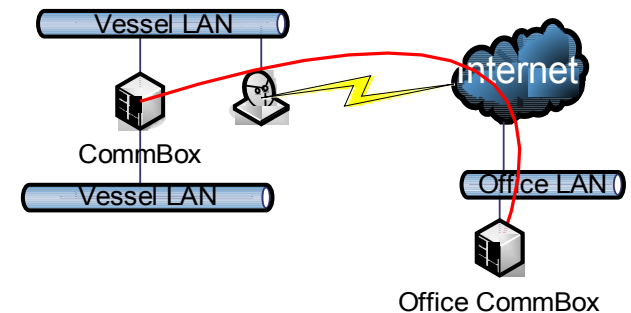

Frode Stensaa
Sales & Marketing Manager
frode.stensaa@virtek.no

Digital Ship
SMM 2006

Agenda

- The CommBox concept
- Reducing communication costs, how
- Connecting via multiple carriers
- Management of ship-shore communication

CommBox™

Connecting ship and office networks

A true IP connection

Over any available carrier

CommBox, typical setup

This example is a typical solution setup, called a private hub. The customer has a CommBox in the office that all the vessels communicate with, directly. Virtek will have a VPN to the office CommBox, for any support related issues.

CommBox built-in functionality

- CommBox is a communication unit with many features:
 - Full IP router
 - All network services in the office made available on the ships
 - Remote control and maintenance
 - Email server and relay server (POP3/SMTP/IMAP)
 - Use any POP3 client or the built-in webmail
 - Firewall
 - Complete control of the security
 - VPN initiator and terminator
 - Secure connections over any carrier or network
 - Automated file transfers
 - CommBox to CommBox or server to server

CommBox built-in functionality

- CommBox connections are flexible:
 - Connect over any dial-up connection
 - Communicate over VSAT links
 - Connect to WiFi or WiMAX hotspots
 - Automatic back-up from VSAT to dial-up
- Black-box
 - Tamper free
 - Pre-installed
 - Web interface for use and installation
- Choose your solution
 - Use the private hub solution
 - Or use the Virtek hub