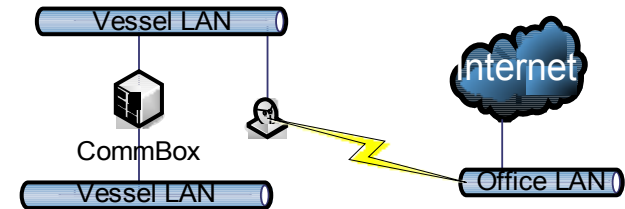

Frode Stensaa
Sales & Marketing Manager
frode.stensaa@virtek.no

Digital Ship
SMM 2006

Agenda

- The CommBox concept
- Reducing communication costs, how
- Connecting via multiple carriers
- Management of ship-shore communication

CommBox™

Connecting ship and office networks

A true IP connection

Over any available carrier

CommBox, typical setup

This example is a typical solution setup, called a private hub. The customer has a CommBox in the office that all the vessels communicate with, directly. Virtek will have a VPN to the office CommBox, for any support related issues.

CommBox built-in functionality

- CommBox is a communication unit with many features:
 - Full IP router
 - All network services in the office made available on the ships
 - Remote control and maintenance
 - Email server and relay server (POP3/SMTP/IMAP)
 - Use any POP3 client or the built-in webmail
 - Firewall
 - Complete control of the security
 - VPN initiator and terminator
 - Secure connections over any carrier or network
 - Automated file transfers
 - CommBox to CommBox or server to server

CommBox built-in functionality

- CommBox connections are flexible:
 - Connect over any dial-up connection
 - Communicate over VSAT links
 - Connect to WiFi or WiMAX hotspots
 - Automatic back-up from VSAT to dial-up
- Black-box
 - Tamper free
 - Pre-installed
 - Web interface for use and installation
- Choose your solution
 - Use the private hub solution
 - Or use the Virtek hub