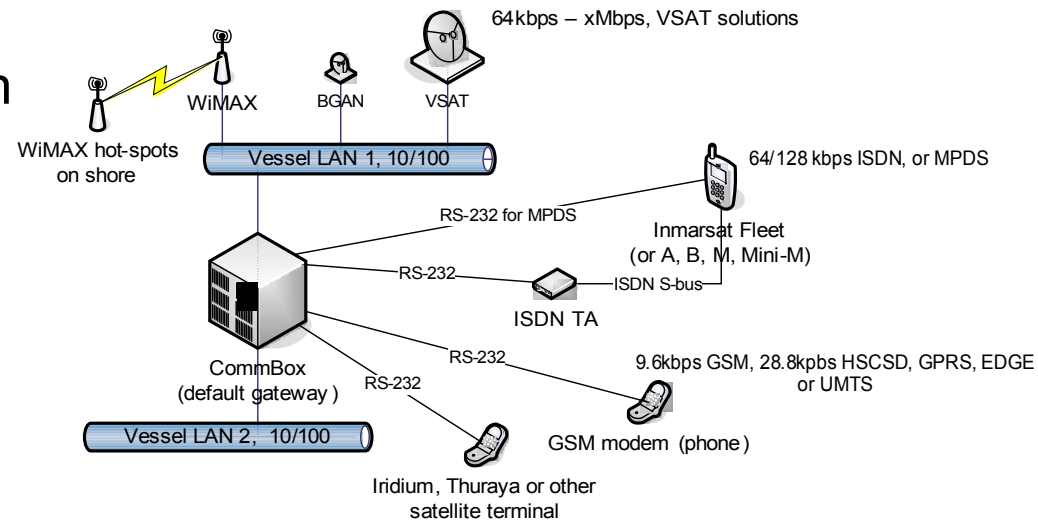

Reducing communication costs

- Compression
- Batch transfers
- Least Cost Route Switch
- Control of the dial-up schedule
- Advanced filtering, in and out
- Link monitor
- Analysis of communication