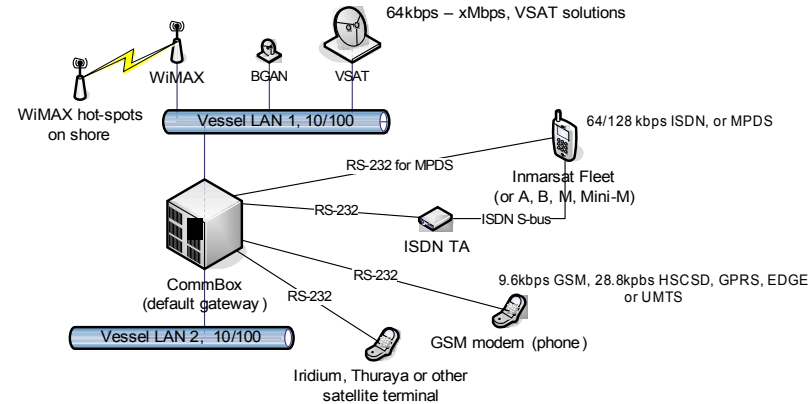

CommBox built-in functionality

- CommBox connections are flexible:
  - Connect over any dial-up connection
  - Communicate over VSAT links
  - Connect to WiFi or WiMAX hotspots
  - Automatic back-up from VSAT to dial-up
- Black-box
  - Tamper free
  - Pre-installed
  - Web interface for use and installation
- Choose your solution
  - Use the private hub solution
  - Or use the Virtek hub