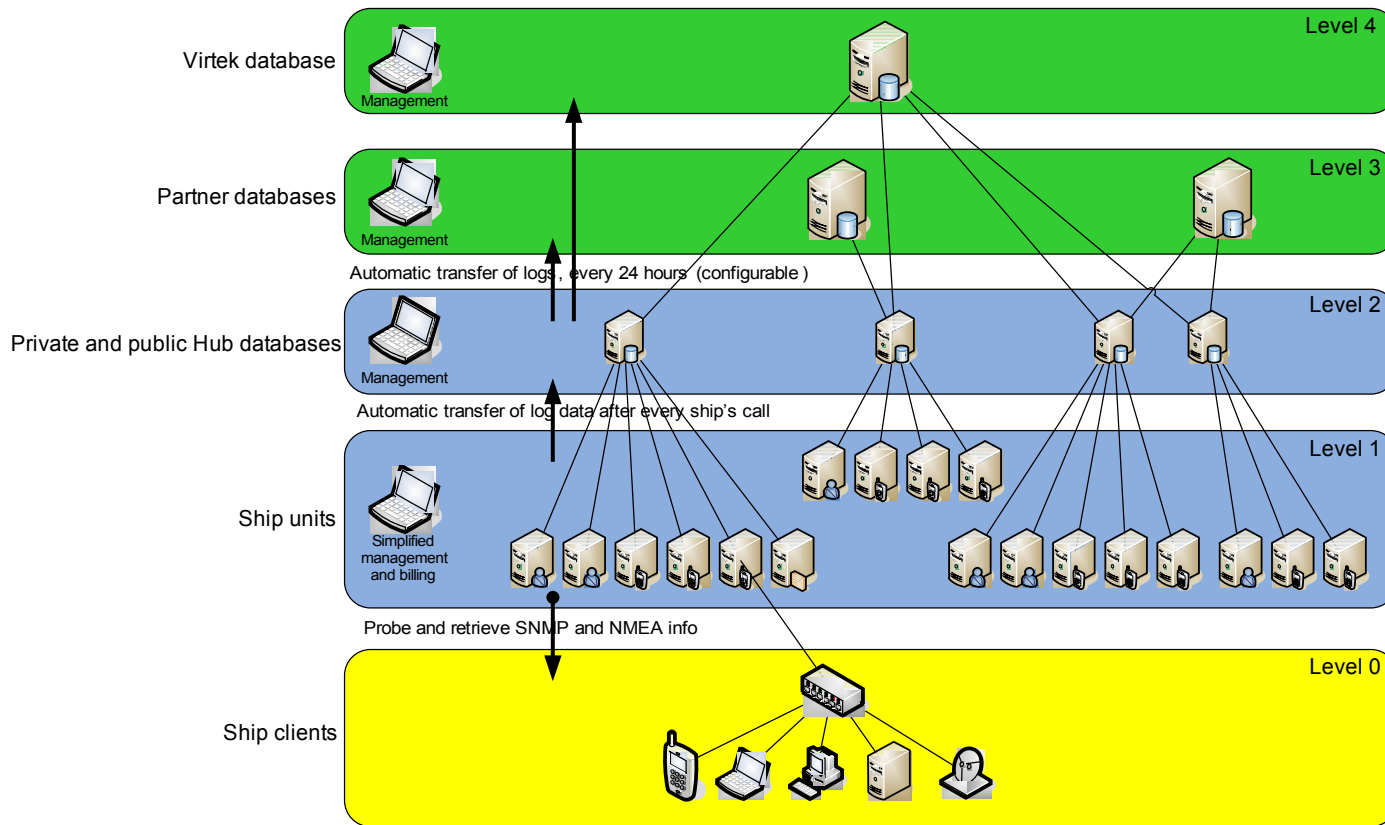

Managing ship-shore communication

Communication Analysis System Structure