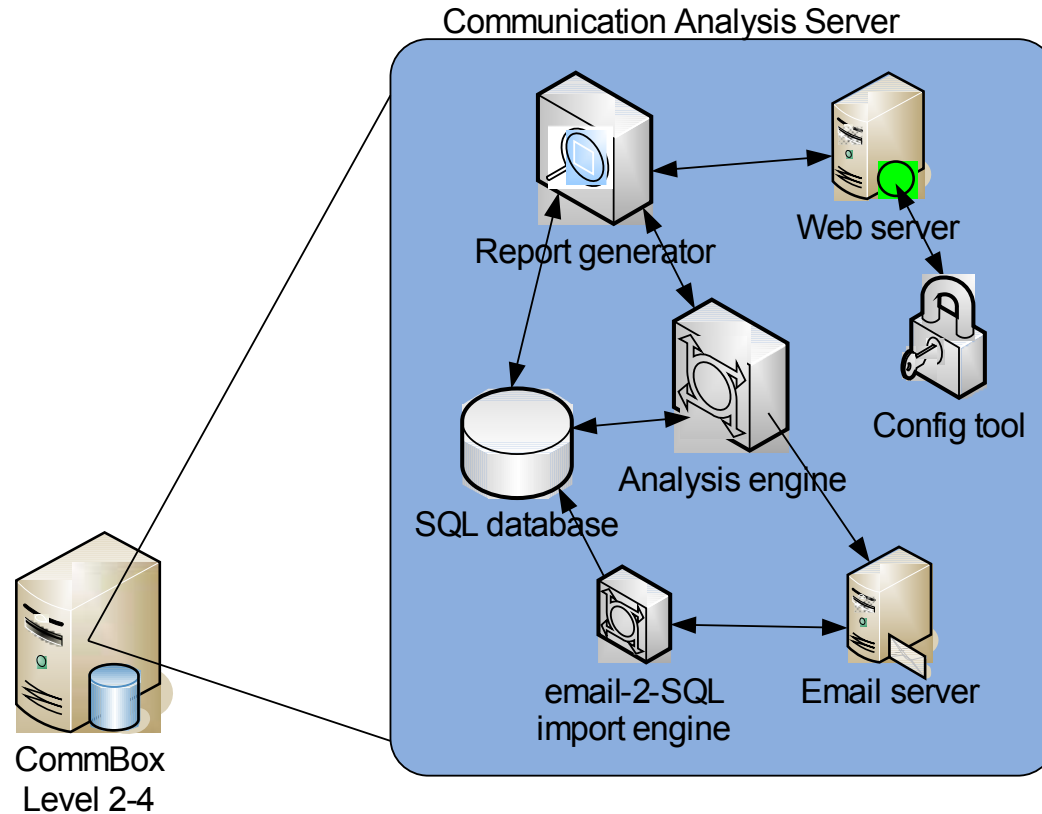

CommBox™

Connecting ship and office networks

A true IP connection

Over any available carrier

CommBox, typical setup

This example is a typical solution setup, called a private hub. The customer has a CommBox in the office that all the vessels communicate with, directly. Virtek will have a VPN to the office CommBox, for any support related issues.

CommBox built-in functionality

- CommBox is a communication unit with many features:
 - Full IP router
 - All network services in the office made available on the ships
 - Remote control and maintenance
 - Email server and relay server (POP3/SMTP/IMAP)
 - Use any POP3 client or the built-in webmail
 - Firewall
 - Complete control of the security
 - VPN initiator and terminator
 - Secure connections over any carrier or network
 - Automated file transfers
 - CommBox to CommBox or server to server

Reducing communication costs

- Compression
- Batch transfers
- Least Cost Route Switch
- Control of the dial-up schedule
- Advanced filtering, in and out
- Link monitor
- Analysis of communication

Managing ship-shore communication

Communication Analysis System Structure

Managing ship-shore communication

Managing ship-shore communication

- Analysis

CommBox Communication Analysis

« April 2006 » « May 2006 »
Mo Tu We Th Fr Sa Su **Mo Tu We Th Fr Sa Su**
 1 2 1 2 3 4 5 6 7
 3 4 5 6 7 8 9 8 9 10 11 12 13 14
 10 11 12 13 14 15 16 15 16 17 18 19 20 21
 17 18 19 20 21 22 23 22 23 24 25 26 27 28
 24 25 26 27 28 29 30 29 30 31
 Set start: Set stop:
 2006-4-28 2006-05-12