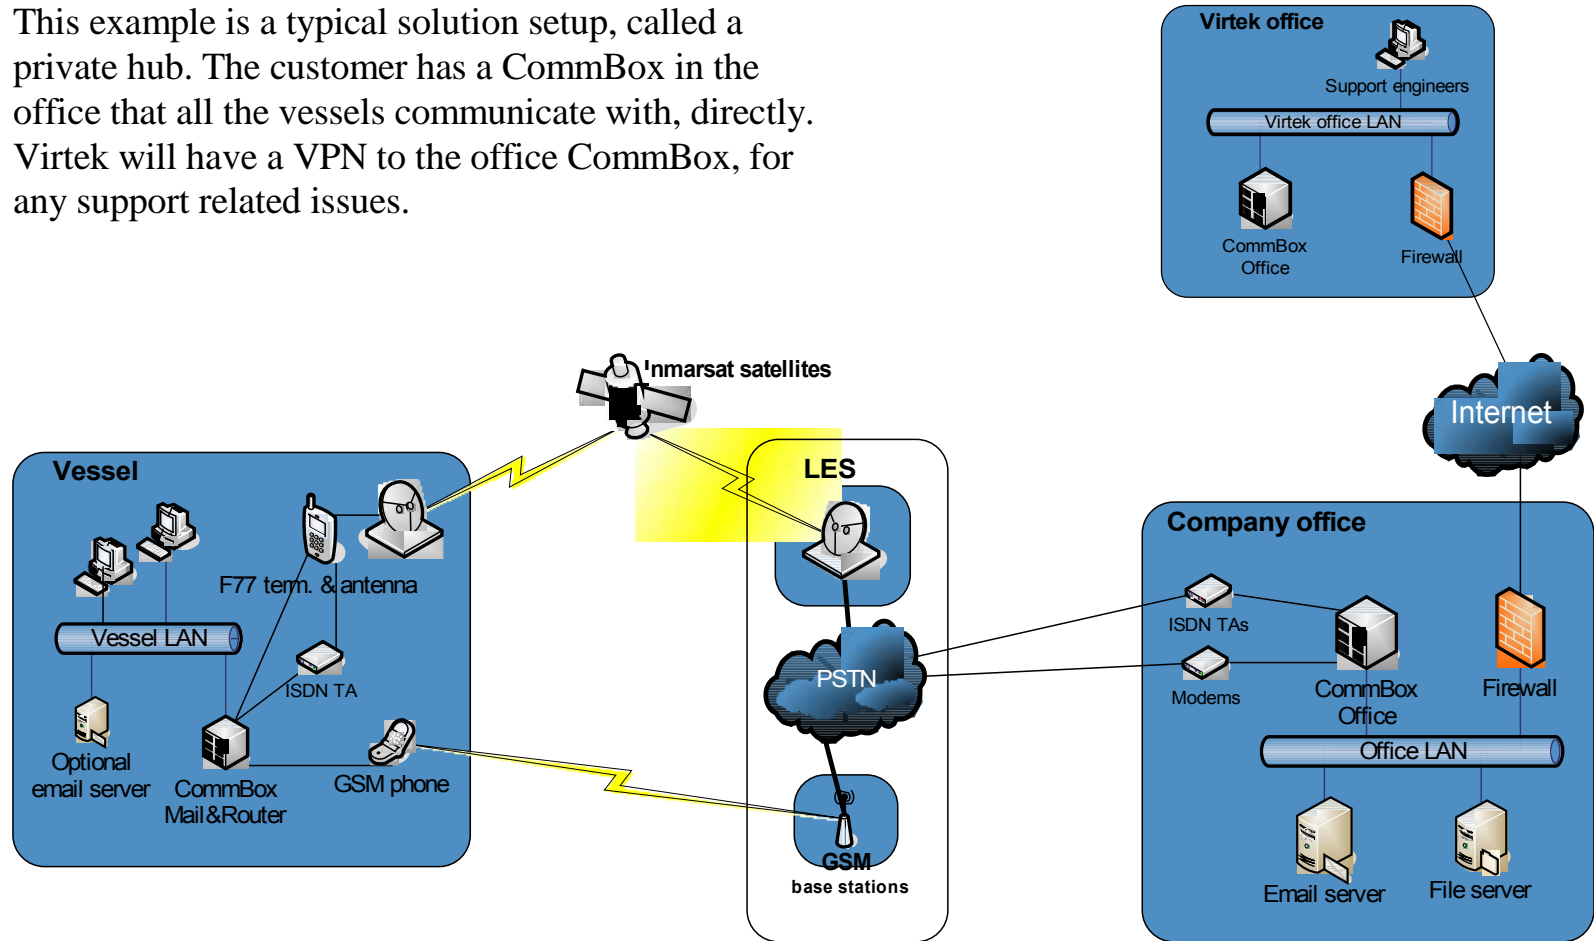

CommBox™

Connecting ship and office networks

A true IP connection

Over any available carrier

CommBox, typical setup

This example is a typical solution setup, called a private hub. The customer has a CommBox in the office that all the vessels communicate with, directly. Virtek will have a VPN to the office CommBox, for any support related issues.

CommBox built-in functionality

- CommBox is a communication unit with many features:
 - Full IP router
 - All network services in the office made available on the ships
 - Remote control and maintenance
 - Email server and relay server (POP3/SMTP/IMAP)
 - Use any POP3 client or the built-in webmail
 - Firewall
 - Complete control of the security
 - VPN initiator and terminator
 - Secure connections over any carrier or network
 - Automated file transfers
 - CommBox to CommBox or server to server

CommBox built-in functionality

- CommBox connections are flexible:
 - Connect over any dial-up connection
 - Communicate over VSAT links
 - Connect to WiFi or WiMAX hotspots
 - Automatic back-up from VSAT to dial-up
- Black-box
 - Tamper free
 - Pre-installed
 - Web interface for use and installation
- Choose your solution
 - Use the private hub solution
 - Or use the Virtek hub

Reducing communication costs

- Compression
- Batch transfers
- Least Cost Route Switch
- Control of the dial-up schedule
- Advanced filtering, in and out
- Link monitor
- Analysis of communication

Managing ship-shore communication