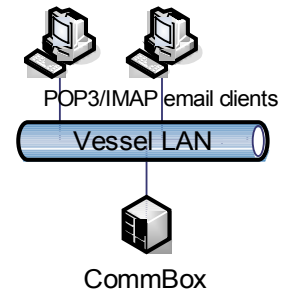

Frode Stensaa
Sales & Marketing Manager
frode.stensaa@virtek.no

Digital Ship
SMM 2006

Agenda

- The CommBox concept
- Reducing communication costs, how
- Connecting via multiple carriers
- Management of ship-shore communication

CommBox™

Connecting ship and office networks

A true IP connection

Over any available carrier

CommBox, typical setup

This example is a typical solution setup, called a private hub. The customer has a CommBox in the office that all the vessels communicate with, directly. Virtek will have a VPN to the office CommBox, for any support related issues.

CommBox built-in functionality

- CommBox is a communication unit with many features:
 - Full IP router
 - All network services in the office made available on the ships
 - Remote control and maintenance
 - Email server and relay server (POP3/SMTP/IMAP)
 - Use any POP3 client or the built-in webmail
 - Firewall
 - Complete control of the security
 - VPN initiator and terminator
 - Secure connections over any carrier or network
 - Automated file transfers
 - CommBox to CommBox or server to server

CommBox built-in functionality

- CommBox connections are flexible:
 - Connect over any dial-up connection
 - Communicate over VSAT links
 - Connect to WiFi or WiMAX hotspots
 - Automatic back-up from VSAT to dial-up
- Black-box
 - Tamper free
 - Pre-installed
 - Web interface for use and installation
- Choose your solution
 - Use the private hub solution
 - Or use the Virtek hub