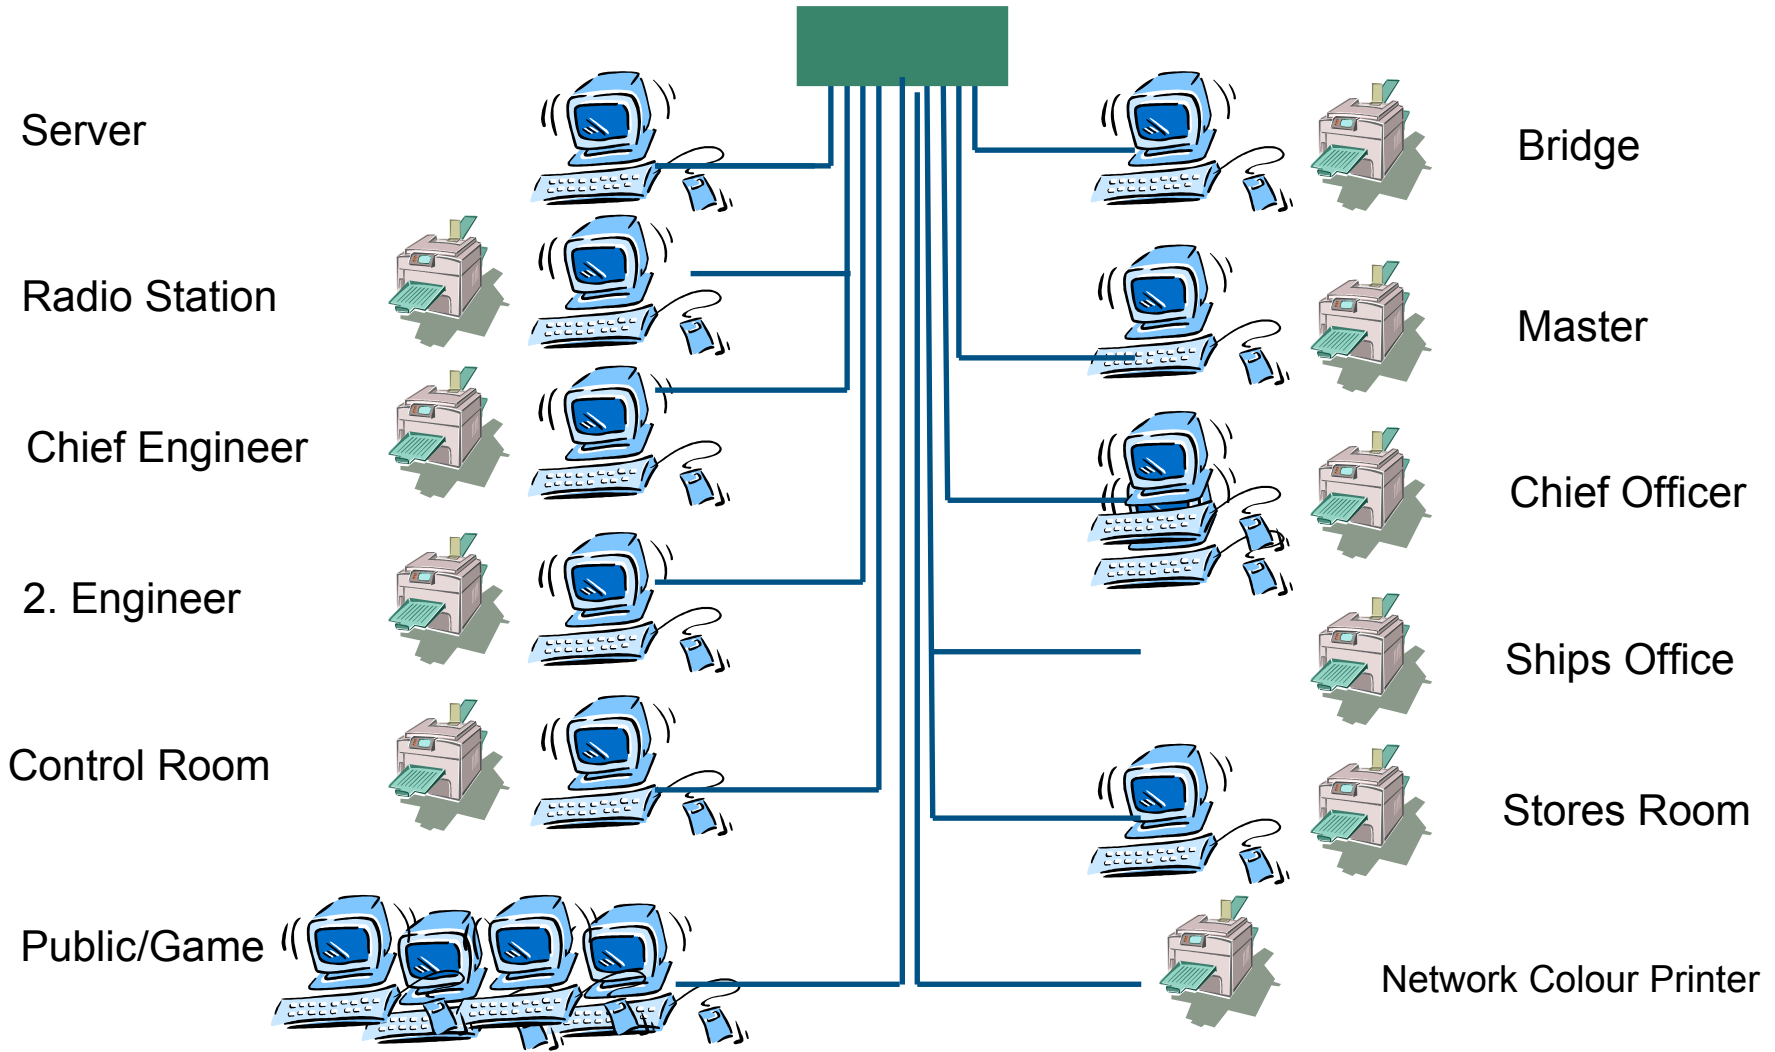

Onboard Internet

World Wide KU-Band

Onboard Internet

Maersk Supply Service
Technical Organisation Liners and Tankers
Maersk Procurement

Thrane & Thrane / Inmarsat Fleet Broadband Alpha/Beta Test

JRC – Field evaluation test

SeaTel – SeaSat KU-Band installations

We have decided to install.....

CONFIDENTIAL

Network Layout

Onboard Network

Chief Engineer on duty !!!!

Date: 05/22/2008 Time: 16:08:30 UTC: 155505 Lat: 4729.10 Lon: 04812.92 Alt: 9500.0.M