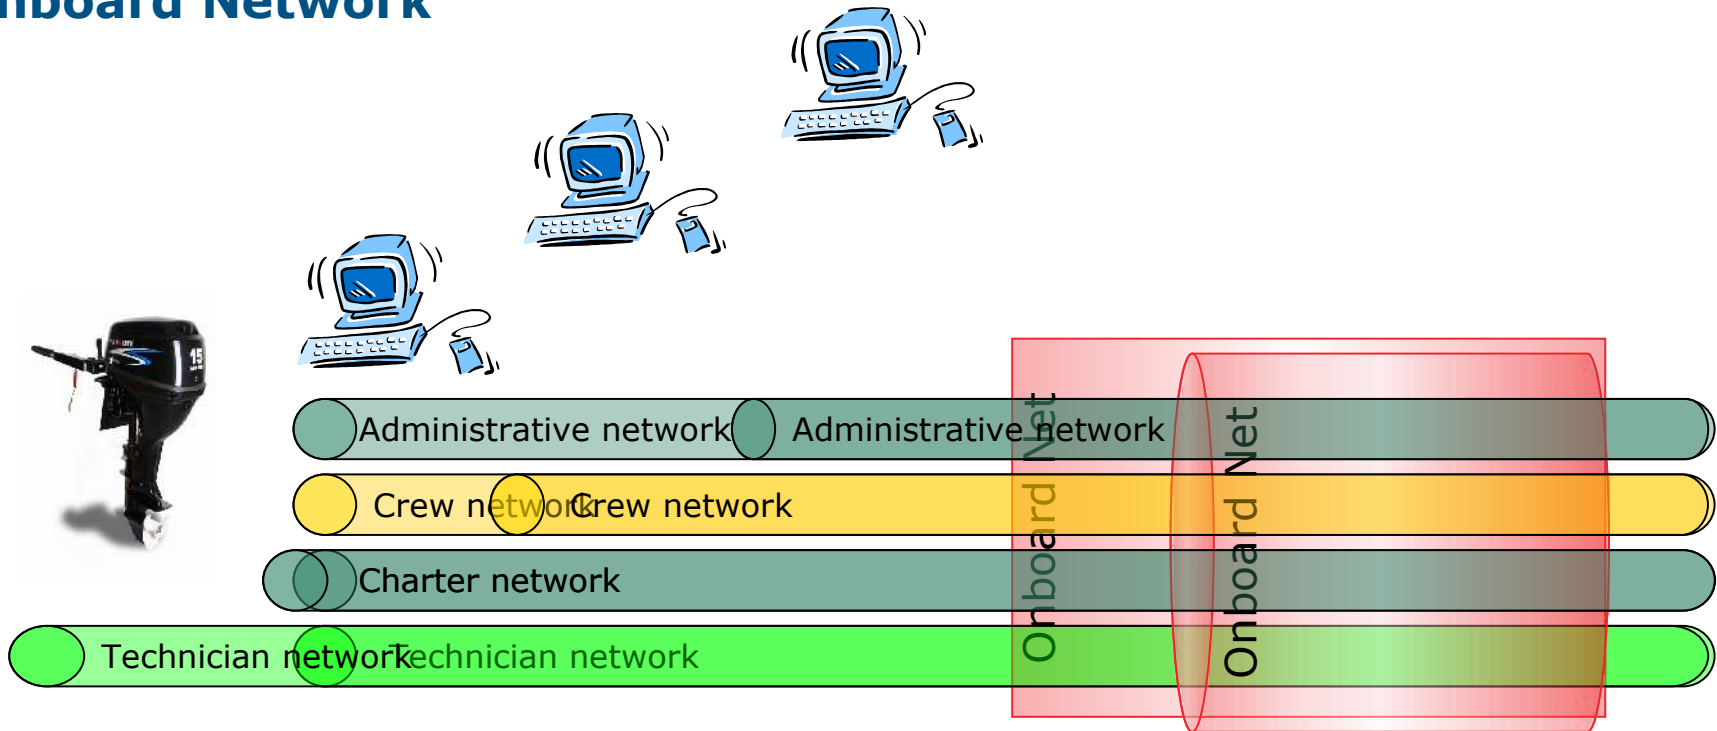

Onboard Internet

World Wide KU-Band

Onboard Internet

Maersk Supply Service
Technical Organisation Liners and Tankers
Maersk Procurement

Thrane & Thrane / Inmarsat Fleet Broadband Alpha/Beta Test

JRC – Field evaluation test

SeaTel – SeaSat KU-Band installations

We have decided to install.....

CONFIDENTIAL

Network Layout

Onboard Network

Chief Engineer on duty !!!!

Date: 05/22/2008 Time: 16:08:30 UTC: 155505 Lat: 4729.10 Lon: 04812.92 Alt: 9500.0.M