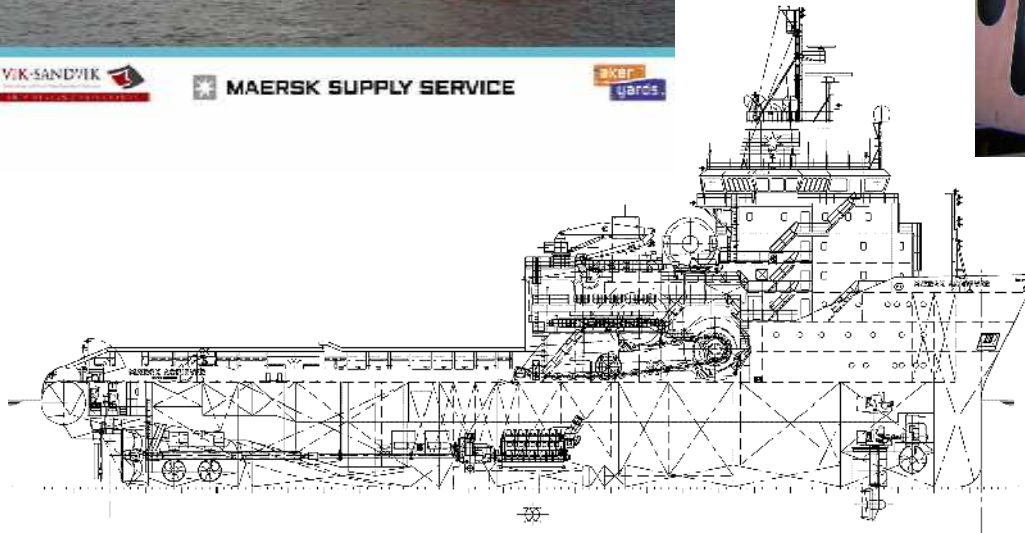

Maersk Supply Service - Newbuildings