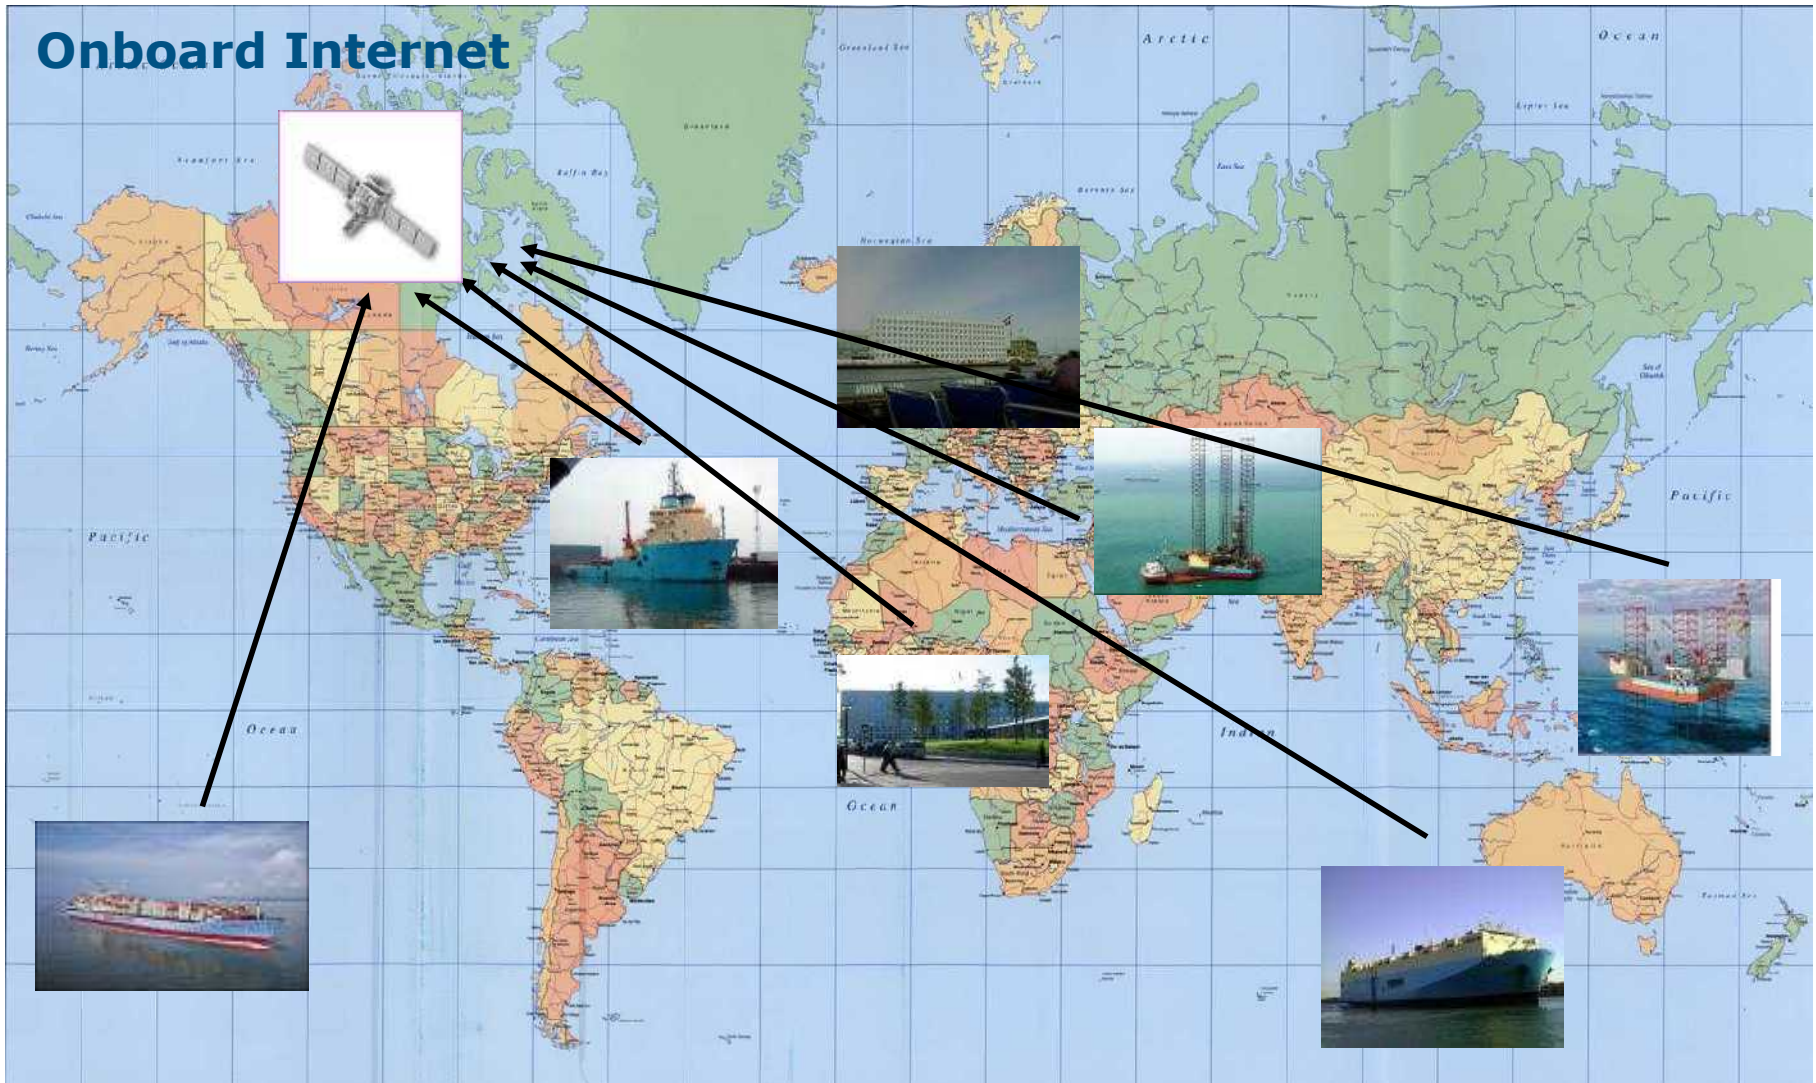

Fleet of more than 1200 vessels

Maersk Supply Service Vessel types

Maersk Supply Service - Newbuildings

Onboard Internet

Onboard Internet

Vsat Regional KU-Band

Vsat C-Band

FleetBroadband

Onboard Internet

World Wide KU-Band

Onboard Internet

Maersk Supply Service
Technical Organisation Liners and Tankers
Maersk Procurement

Thrane & Thrane / Inmarsat Fleet Broadband Alpha/Beta Test

JRC – Field evaluation test

SeaTel – SeaSat KU-Band installations

We have decided to install.....

CONFIDENTIAL

Network Layout

Onboard Network

Chief Engineer on duty !!!!

Date: 05/22/2008 Time: 16:08:30 UTC: 155505 Lat: 4729.10 Lon: 04812.92 Alt: 9500.0.M